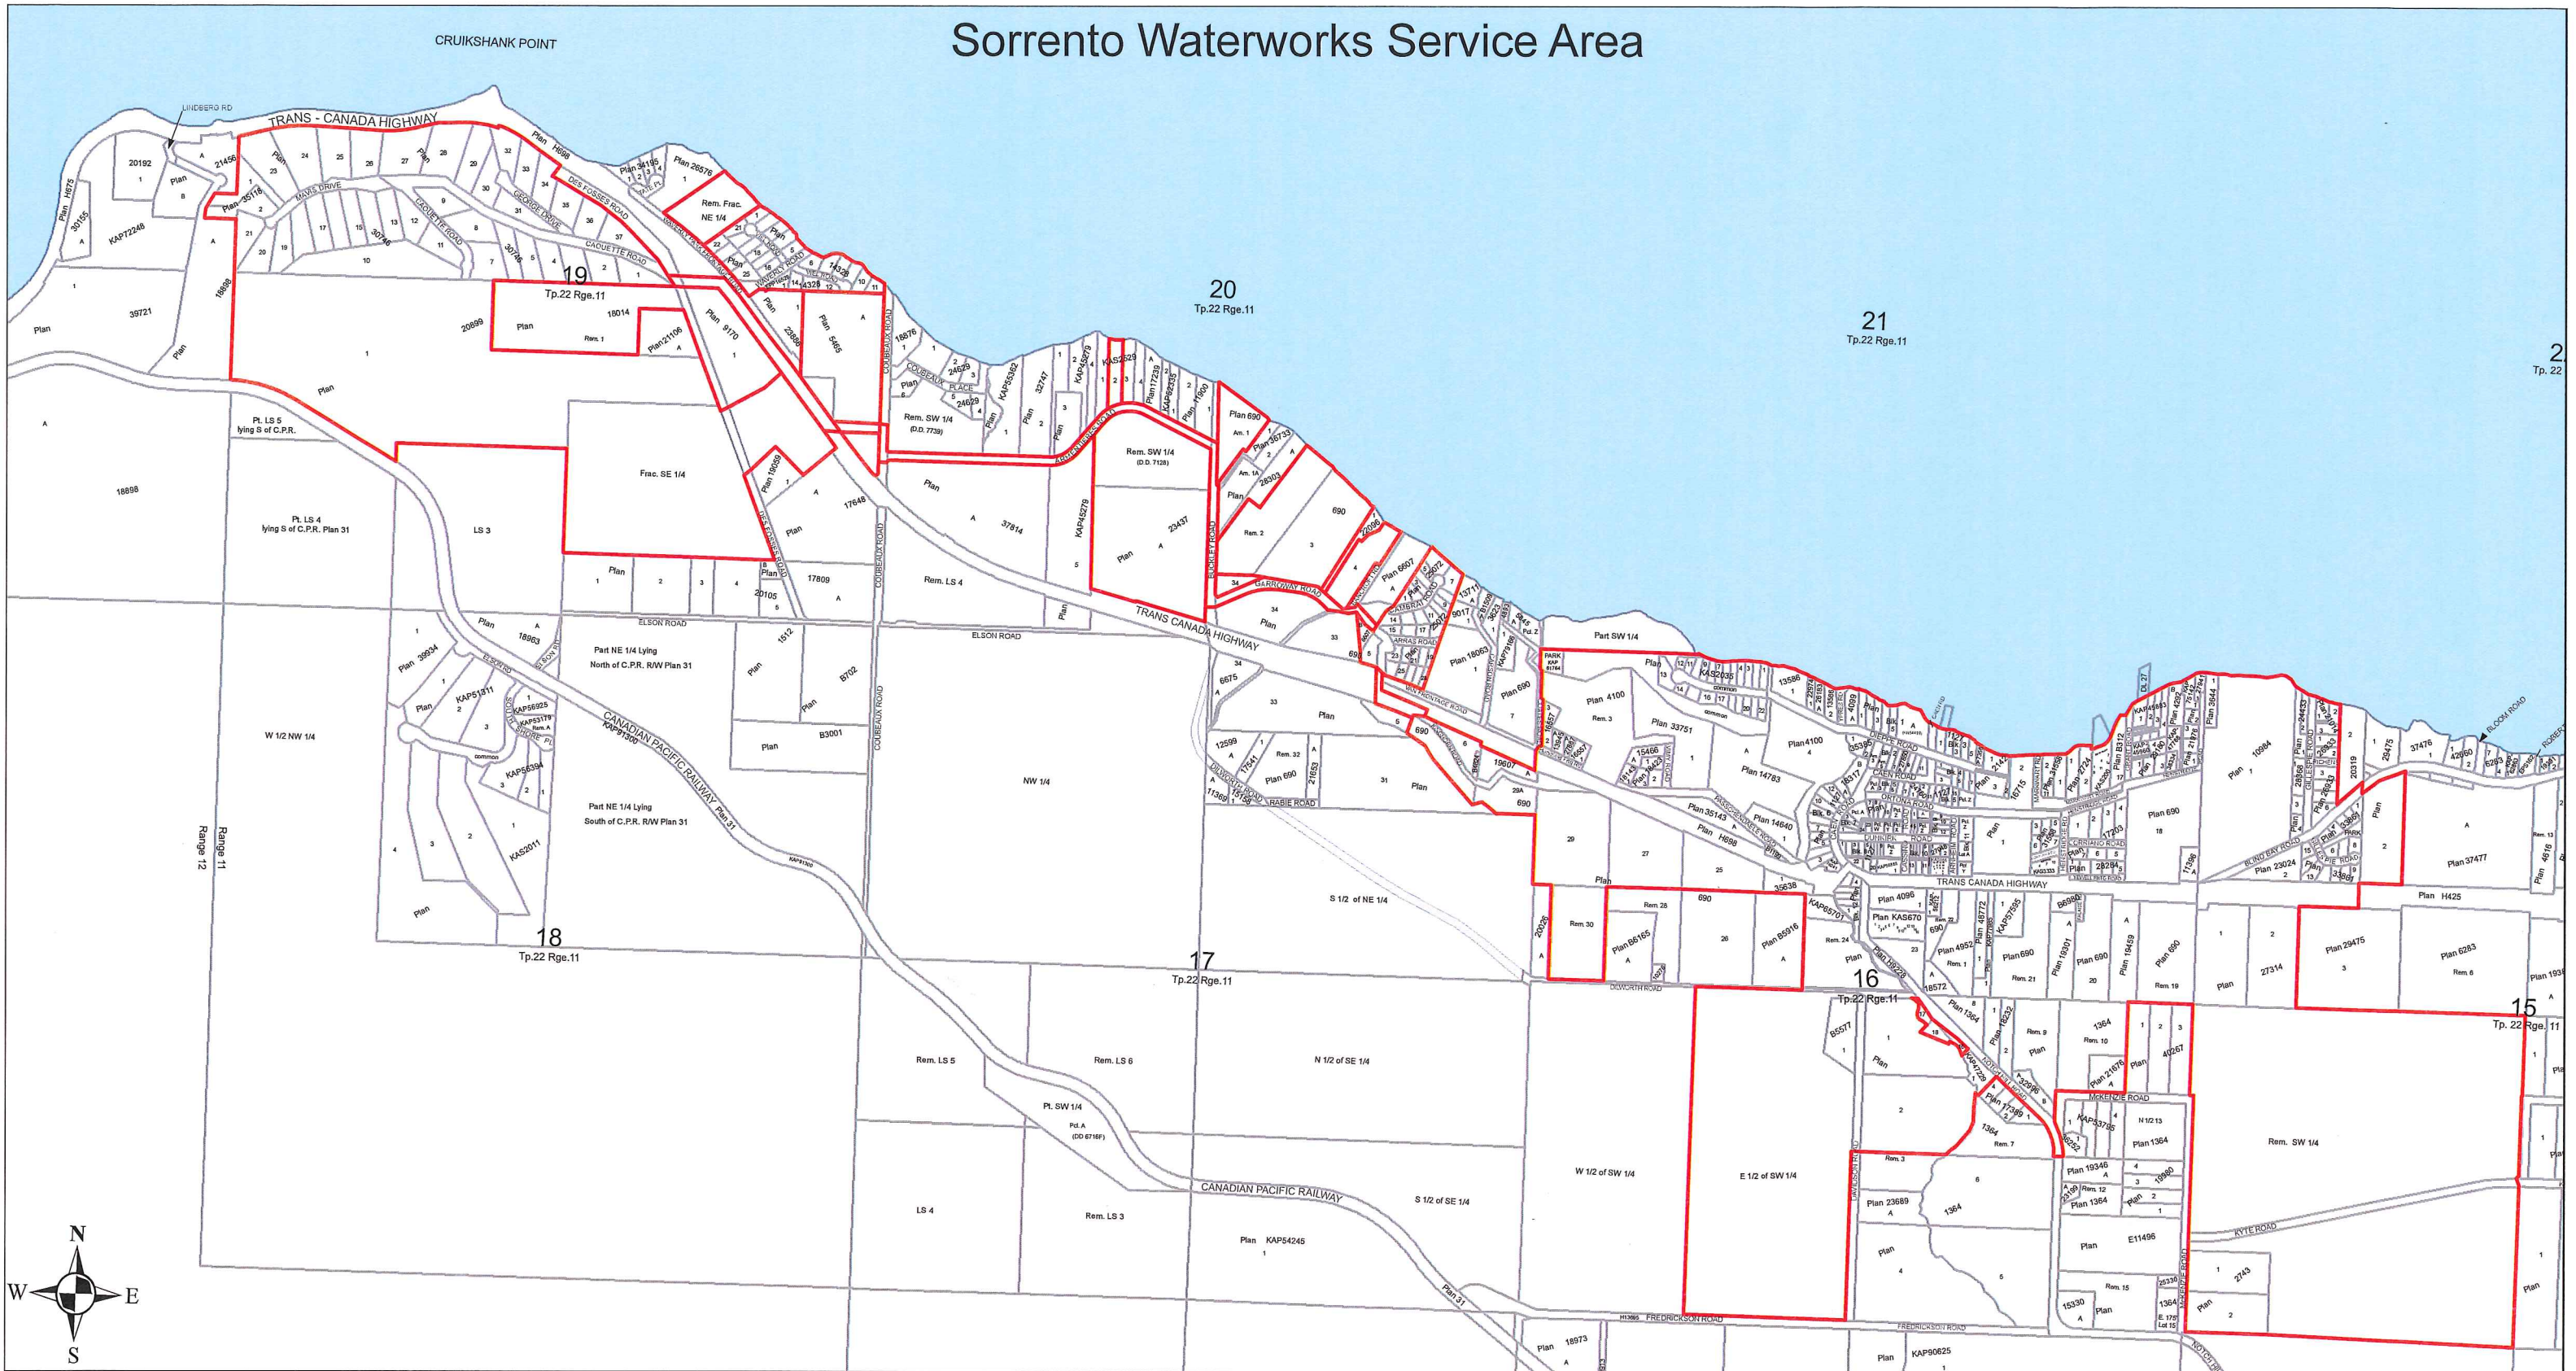

Sorrento Waterworks Service Area

Legend

- Water Service
- Unsurveyed Road
- Parcel Outline
- Lake Parcel